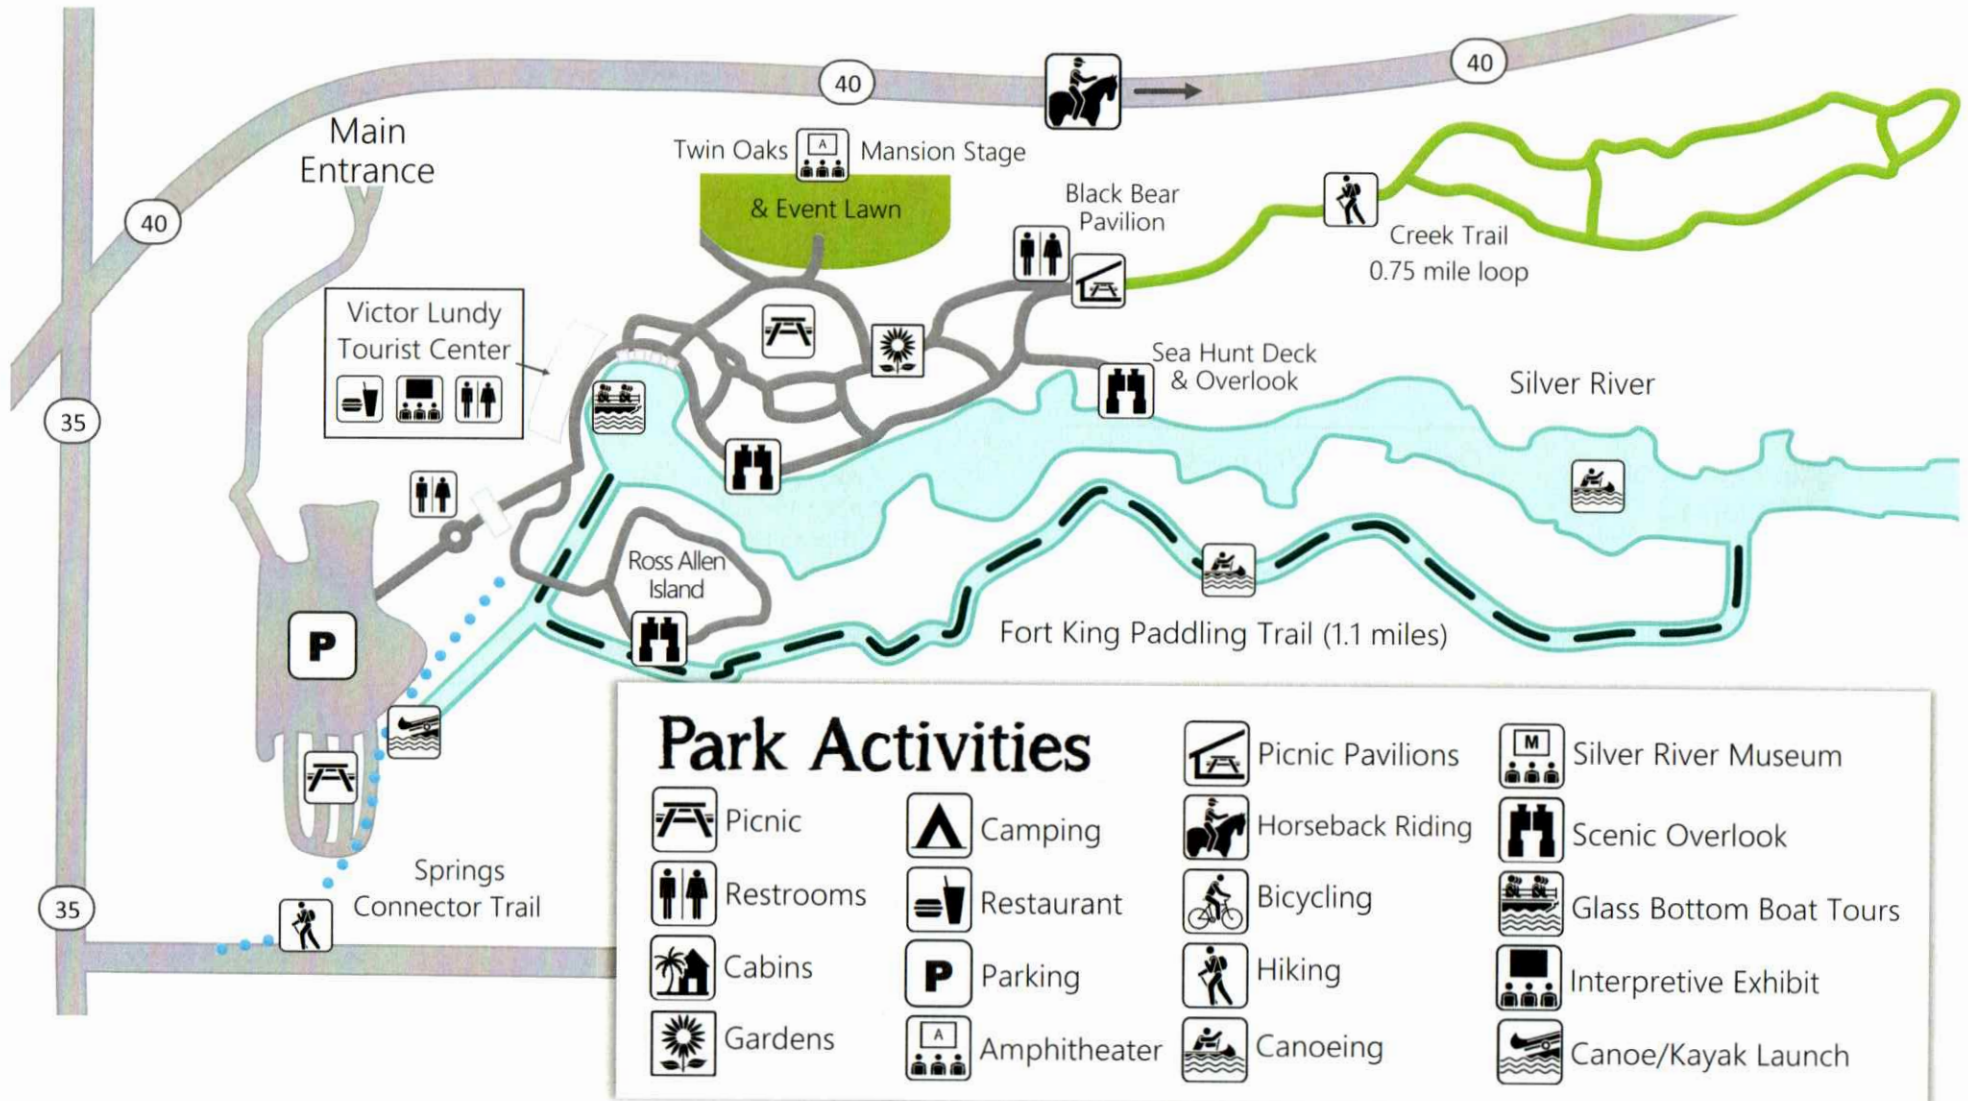

# Silver Springs State Park

[www.floridastateparks.org](http://www.floridastateparks.org) and [www.silversprings.com](http://www.silversprings.com)

Please use caution when utilizing trails. Wear appropriate clothing and bring plenty of water, sunscreen, insect repellent, and your map. Service roads and fire breaks are NOT marked. This map is not drawn to scale.

Encounters with wildlife can occur. Please keep in mind that these are wild animals that can be dangerous to humans, and are often protected by law. Do not approach, feed, or harass the wildlife in any way. Remember, there is NO fishing on the entirety of the Silver River. All pets must remain on a 6 foot leash at all times.

If you need assistance, call the Ranger Station at (352) 236-7148.

If this is an after hours emergency, call (352) 266-4723, (352) 266-5819, or (352) 286-8283.