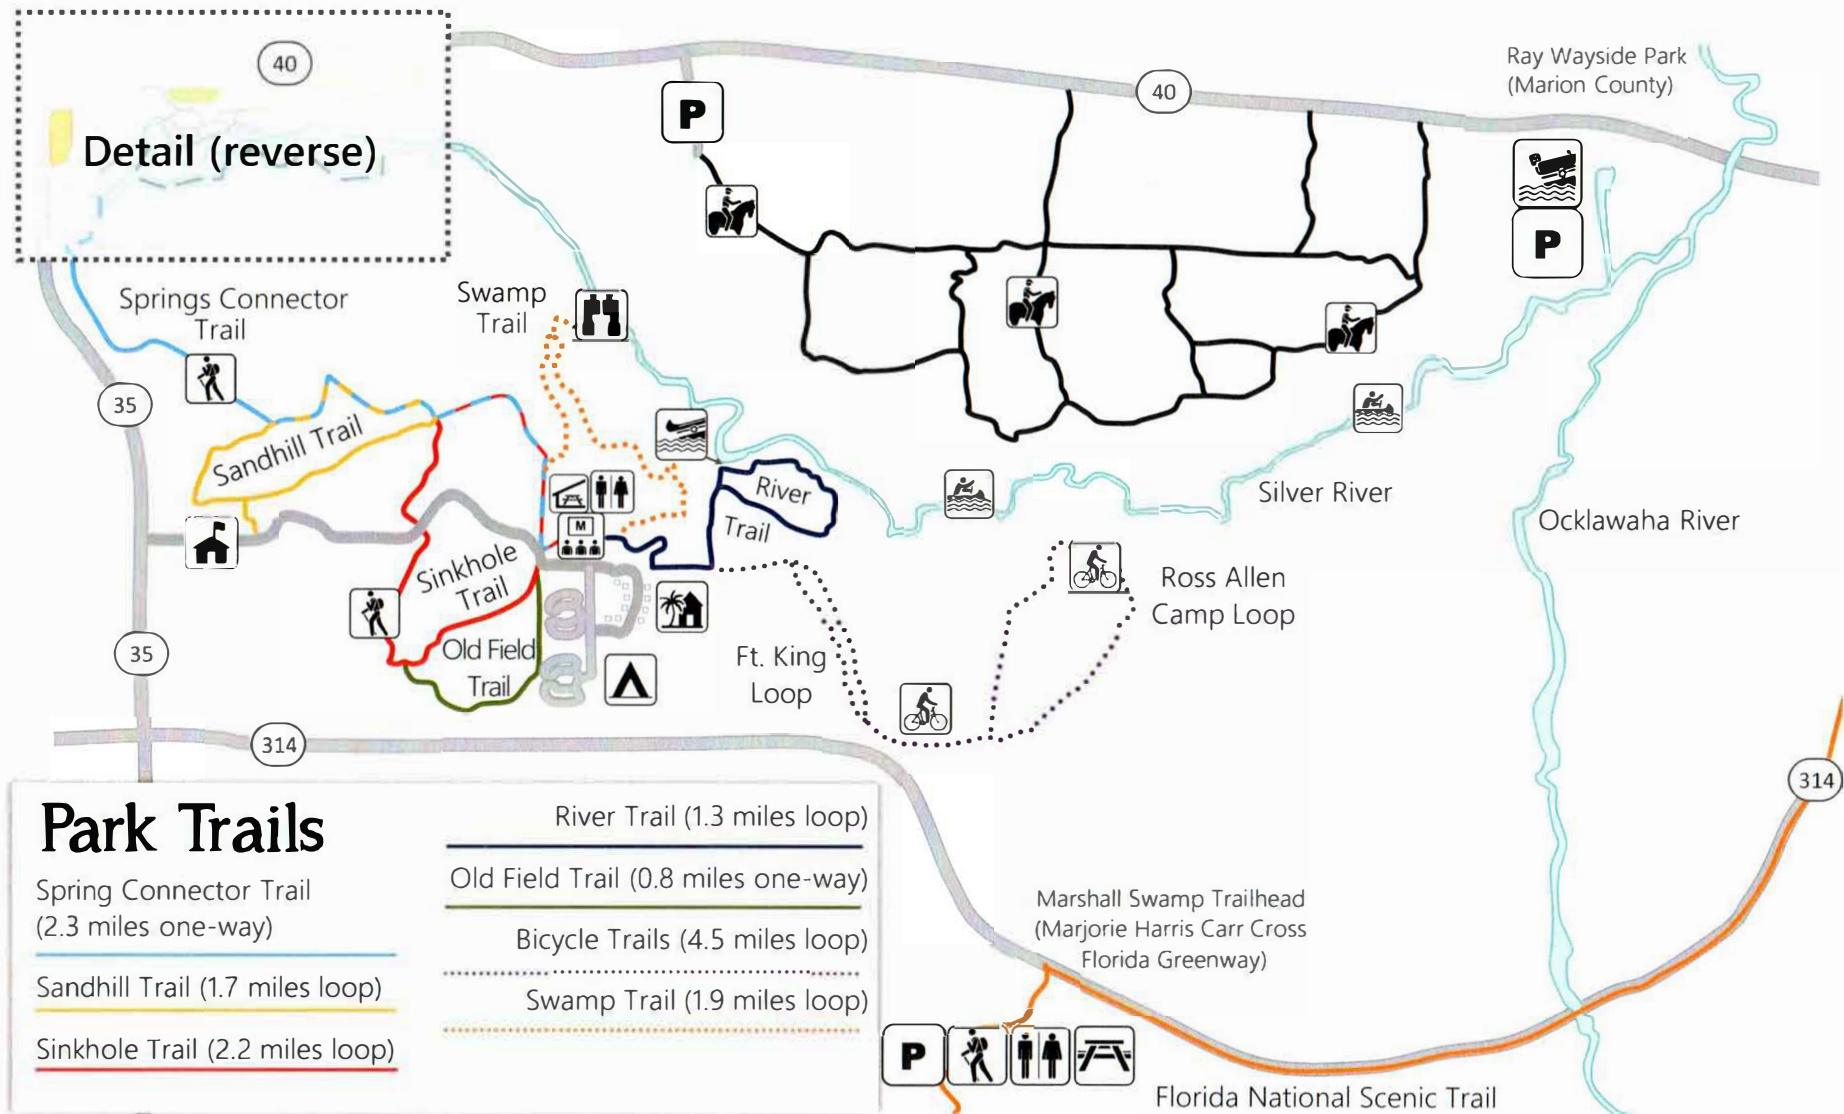

# Silver Springs State Park

[www.floridastateparks.org](http://www.floridastateparks.org) and [www.silversprings.com](http://www.silversprings.com)

Please use caution when utilizing trails. Wear appropriate clothing and bring plenty of water, sunscreen, insect repellent, and your map. Service roads and fire breaks are NOT marked. This map is not drawn to scale.

Encounters with wildlife can occur. Please keep in mind that these are wild animals that can be dangerous to humans, and are often protected by law. Do not approach, feed, or harass the wildlife in any way. Remember, there is NO fishing on the entirety of the Silver River. All pets must remain on a 6 foot leash at all times.